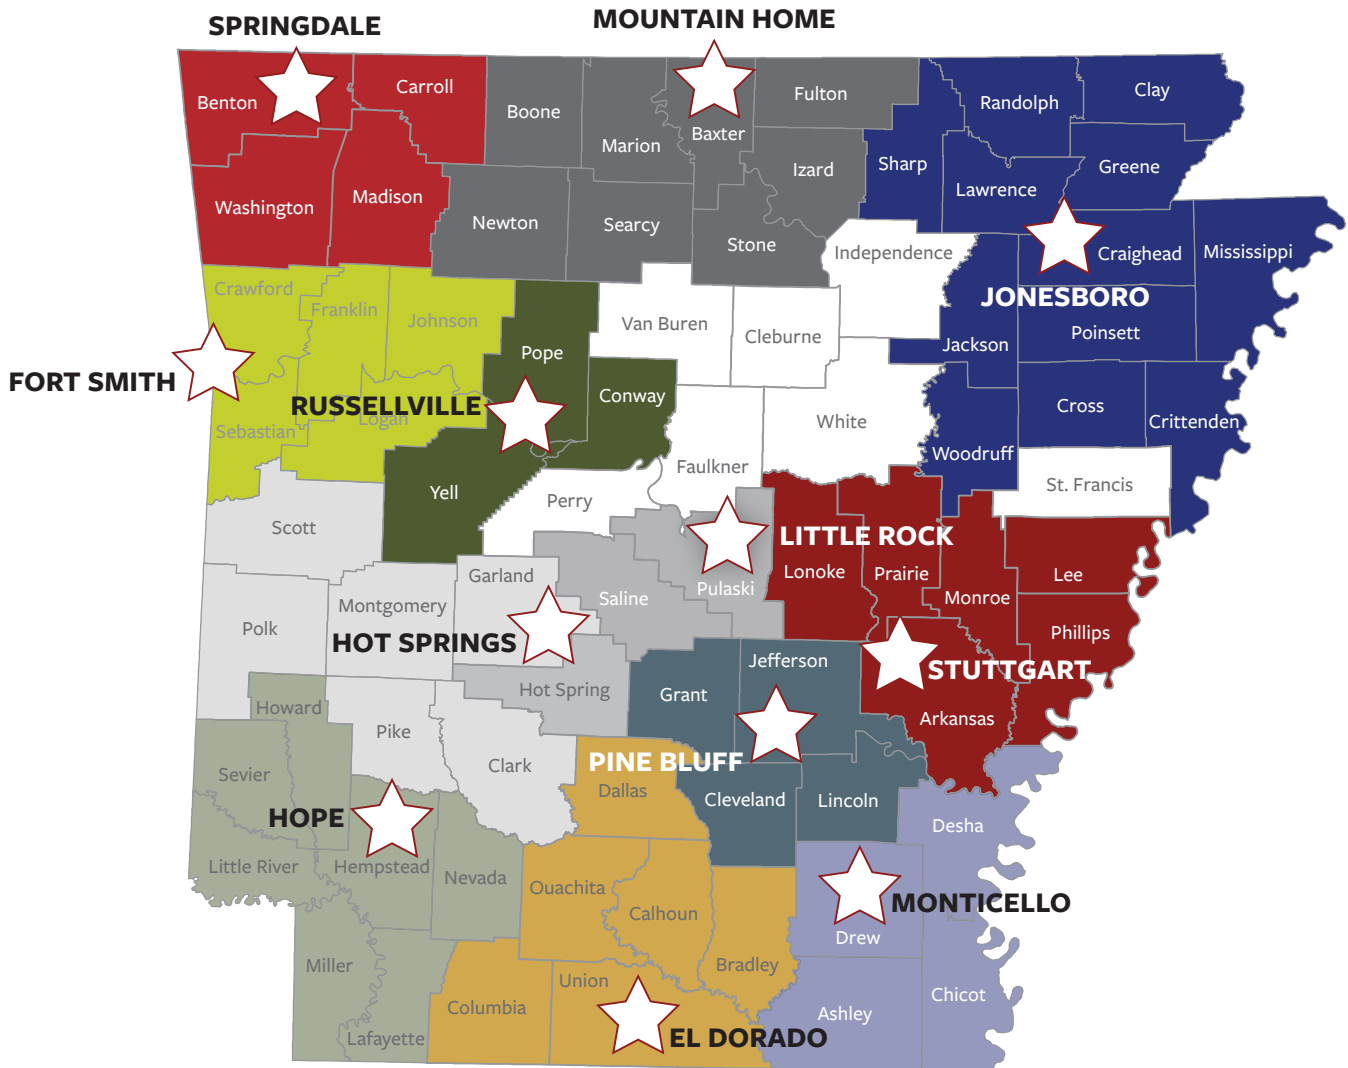

2025 DATES AND LOCATIONS

NORTHEAST ARKANSAS

JONESBORO – FEBRUARY 27

NORTH CENTRAL ARKANSAS

ARKANSAS STATE UNIVERSITY MOUNTAIN HOME, MOUNTAIN HOME – MARCH 4

SOUTHEAST ARKANSAS

SOUTHEAST ARKANSAS EDUCATION COOPERATIVE, MONTICELLO – MARCH 6

ARKANSAS GRAND PRAIRIE

GRAND PRAIRIE CENTER, STUTTGART – APRIL 1

ARKANSAS DELTA

PINE BLUFF CONVENTION CENTER, PINE BLUFF – APRIL 3

SOUTHWEST ARKANSAS

UNIVERSITY OF ARKANSAS HOPE/TEXARKANA, HOPE – APRIL 8

CENTRAL ARKANSAS

ARKANSAS VIRTUAL ACADEMY, LITTLE ROCK – APRIL 10

GOLDEN TRIANGLE

EL DORADO CONFERENCE CENTER, EL DORADO – APRIL 29

2025 DRAFT DAY SERIES MAP

- Arkansas River Valley
- Northwest Arkansas
- North Central
- Arkansas Delta
- Golden Triangle
- Southeast Arkansas
- Northeast Arkansas
- River Valley East
- Southwest Arkansas
- Central Arkansas
- Hot Springs, Arkansas*